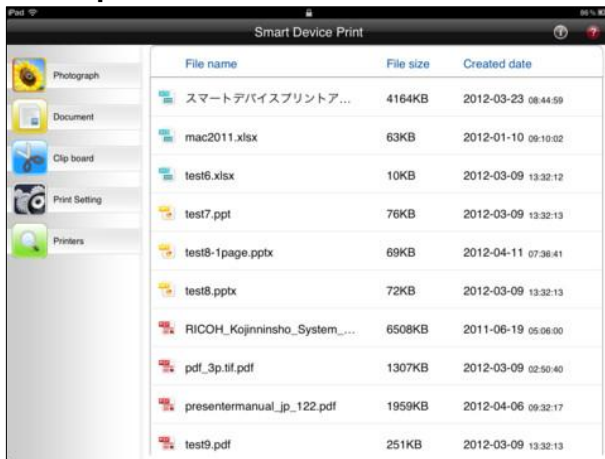

This application can be used to print photos or documents on iPad or iPhone using Ricoh printers or MFPs.

Main features:

- Print the photos in photo applications on iOS devices.
- Print the documents (PDF, iWork, MSOffice) shared between the application and your computer through iTunes file sharing.
- Print the images or texts saved on the clipboard.
- Print the photos or documents opened in this application by using "Open in..." in other applications.
- Supports Locked Print to provide you with a more secure printing environment.

Example iPad Screenshots:

This app is designed for both iPhone and iPad

- Free
- Version: 1.5.0
- Size: 5.4 MB
- Compatible with iPhone, iPod touch and iPad.
- Requires iOS 4.3 or later.
- Developer: David Zhu,
- © Copyright(C)2011 Neusoft Japan Co.,Ltd
- Rated 4+