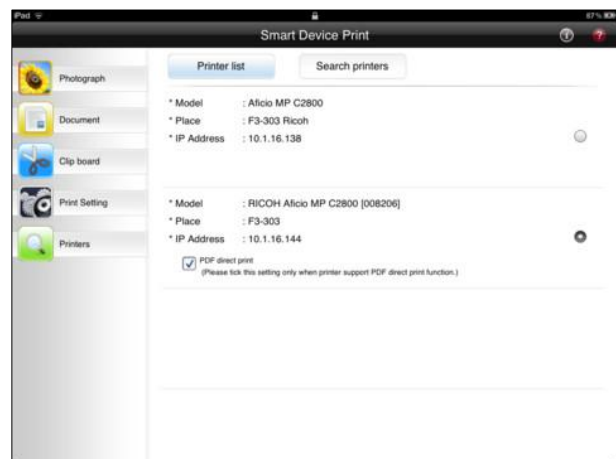

Example iPad Screenshots: