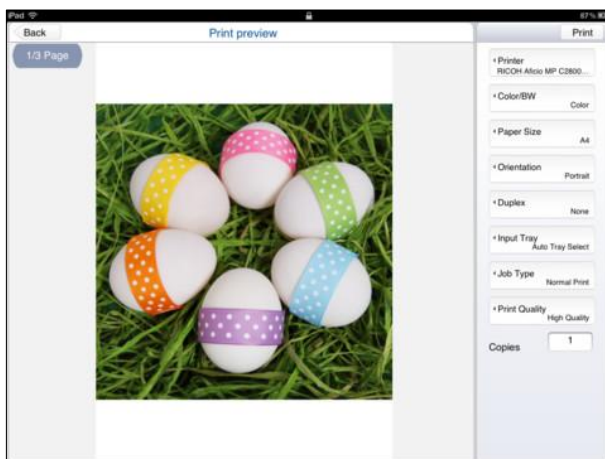

This application can be used to print photos or documents on iPad or iPhone using Ricoh printers or MFPs.

Main features:

- Print the photos in photo applications on iOS devices.
- Print the documents (PDF, iWork, MSOffice) shared between the application and your computer through iTunes file sharing.
- Print the images or texts saved on the clipboard.
- Print the photos or documents opened in this application by using "Open in..." in other applications.
- Supports Locked Print to provide you with a more secure printing environment.

Example iPad Screenshots:

This app is designed for both iPhone and iPad

- Free
- Version: 1.5.0
- Size: 5.4 MB
- Compatible with iPhone, iPod touch and iPad.
- Requires iOS 4.3 or later.
- Developer: David Zhu,
- © Copyright(C)2011 Neusoft Japan Co.,Ltd
- Rated 4+